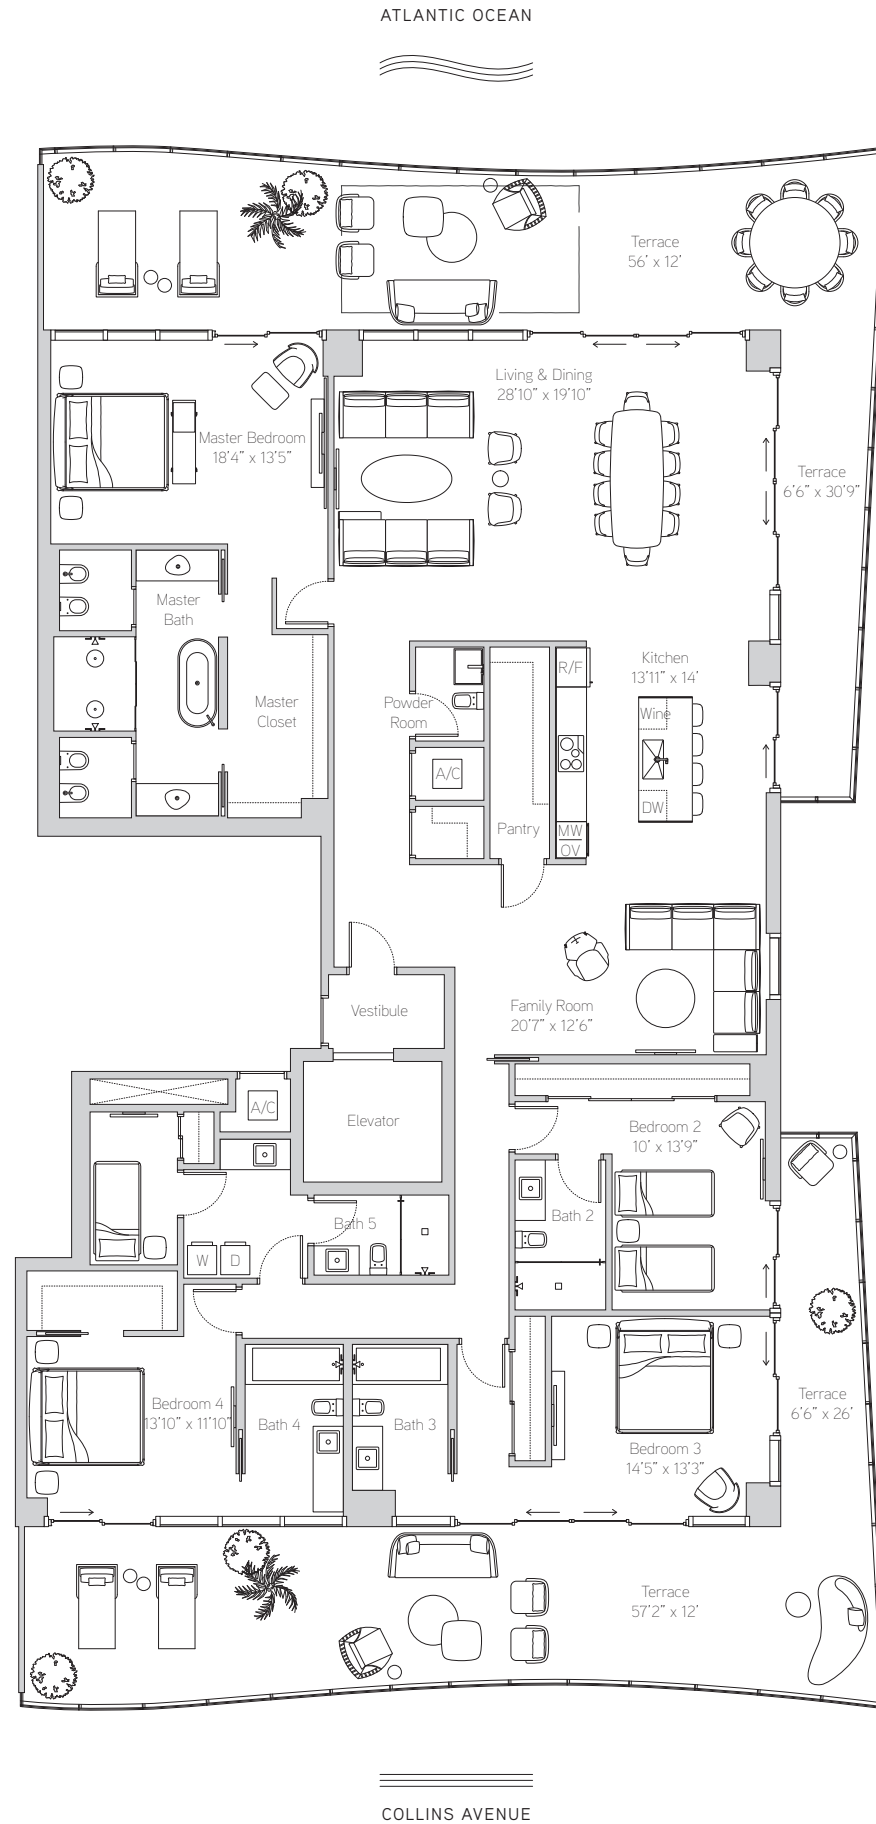

Sky Residence South

Floors 15-18

4 Bedrooms
5.5 Bathrooms

Interior
3,443 ft² / 320 m²

Exterior
1,581 ft² / 147 m²

Total
5,024 ft² / 467 m²

Contact

5775 Collins Avenue 305.800.5775
Miami Beach, FL 33140 57ocean.com