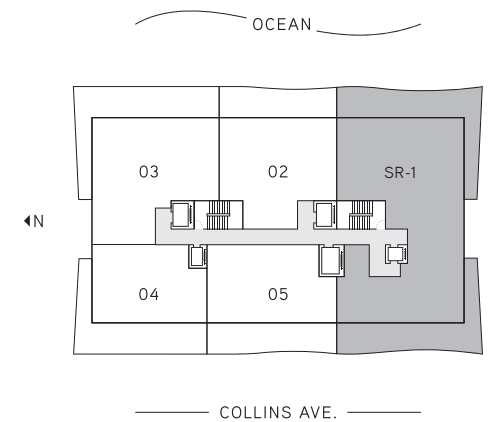

Sky Residence South

Floors 15-18

4 Bedrooms
5.5 Bathrooms

Interior
3,443 ft² / 320 m²

Exterior
1,581 ft² / 147 m²

Total
5,024 ft² / 467 m²

Contact

5775 Collins Avenue 305.800.5775
Miami Beach, FL 33140 57ocean.com